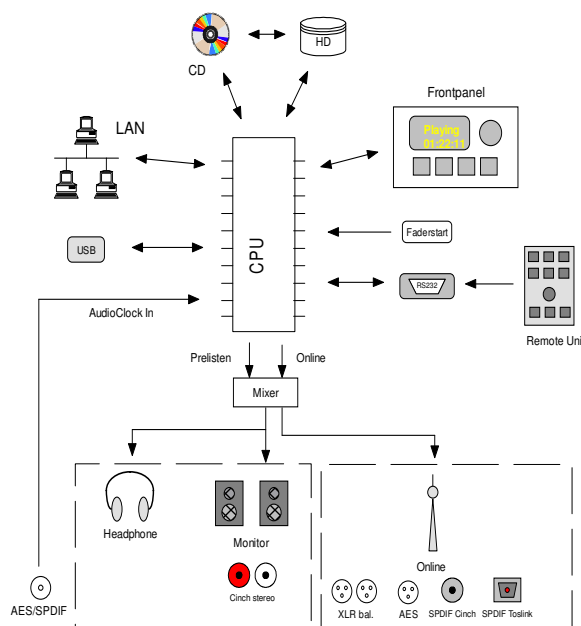

From a technical point of view, however, we have built in several new, innovative features. The **new EMT 986 CD Player** is equipped with a hard disk, adding many useful features and enhancing operating convenience. For example, you can create play lists, insert cues within tracks, play continuous loops and many other things. Play lists can also include tracks in both MP2 and MP3 formats.

The CD player can be integrated into existing networks to enable it to receive music files from another source, e.g. a server. Databases allow quick and easy access to titles stored on the hard disk.

- 19" rack case with 2 HE
- Analogue audio outputs; nominal level selectable at +4; +6; +10 dBu on XLR
- Digital Out: AES; XLR, SPDIF; coaxial & optical
- Internal & external synchronisation
- Fader start, remote control (optional)
- When fader start is activated, both control panel and power off are disabled
- Elapsed and remaining track time
- Tracks can be pre-heard, with pre-start and pre-end also available
- Internal loudspeaker and Headphone output with volume control
- CD-R and RW playable; also plays unfinished CD-Rs
- Internal hard disk with track database
- Fast Ethernet network connection
- Imports tracks from audio CDs, data CDs & DVDs, as well as USB mass storage
- MP2 and MP3 capable
- Select tracks using shuttle wheel
- **Creating play lists**
 - tracks can be added from audio CD and hard disk sources
 - up to 199 tracks per play list
 - Frame by frame (super-accurate) setting of alternative starting and stopping points (Cue Start and Cue End)
 - Auto cue: automatic detection of beginning and ending of a track; setting of cue start und cue end (erasing beginning and ending silence)
 - Pre-listening of a track
 - Saves play lists, including cues
 - Up-Loads stored play lists, including cues
- Continuous play, single loop, loop all tracks
- Auto stop; playback stops at end of each track